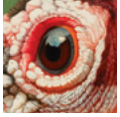

DAVID KIEHM
Dead Drift Studio LLC
dave@deadriftstudio.com

17" x 22" Giclée Prints
$98 each