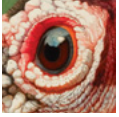

17x22 The Break Up

17x22 16-252 Red-tailed Hawk Portrait

17x22 16-0244 At A Glance

17x22 16-0234 Great Blue

**DAVID KIEHM**  
Dead Drift Studio LLC  
dave@deadriftstudio.com

**17" x 22" Giclée Prints**  
**\$98 each**