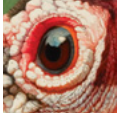

17x22 12-0127 Evening Meal

17x22 11-115W Cinnamon Teal

17x22 11-0101O Young Stalkers Folder

17x22 10-0087O Oilver Pond

**DAVID KIEHM**  
Dead Drift Studio LLC  
dave@deadriftstudio.com

**17" x 22" Giclée Prints**  
**\$98 each**