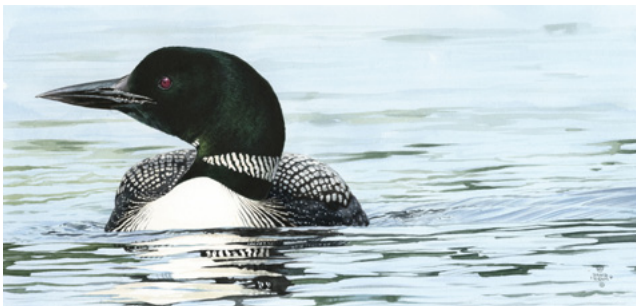

13x19 11-0113 Ollie